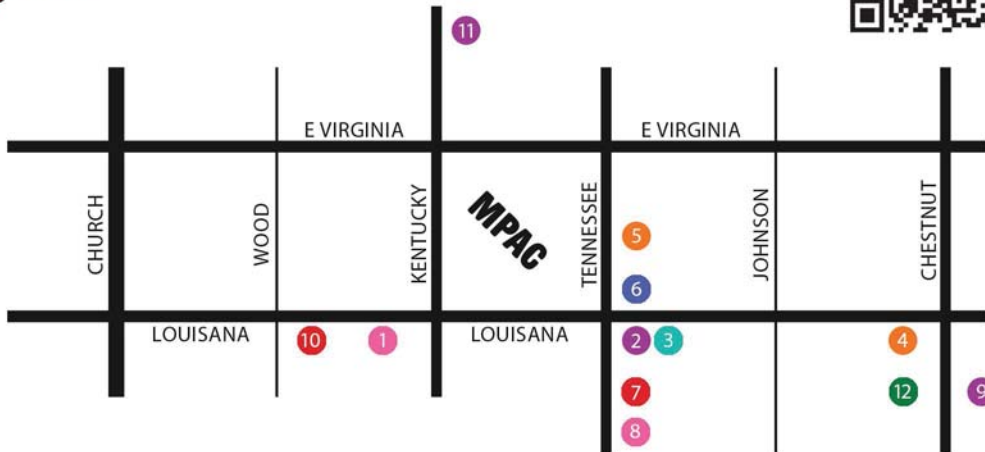

McKinney Pride

PARTNERS ON THE SQUARE

Collect McKinney Pride Stamps at these stores starting NOW through PRIDE!

Name: _____

Phone: _____

- 1 giveaway entry for every 3 stamps collected (drawing on June 7)
- First 15 full cards receive a gift at Pride
- Text entry: Text a photo of your Passport to **469-905-2163** by 5 PM June 7
- Card entry: Turn in your stamp card at Pride by 4 PM June 7

PARTNERS ON THE SQUARE

- 1 Mary's Mountain Cookies
- 2 Mitzi's Sonoma
- 3 Neighbor Books
- 4 Sue's Chic Interiors

- 5 Goodies
- 6 Boho Moonchild
- 7 Red Zeppelin Records
- 8 The Groovy Coop
- 9 Grady Ln

- 10 The Standard McKinney
- 11 Habitat Plants + Coffee
- 12 The Guava Tree Cuban Cafe and Cantina